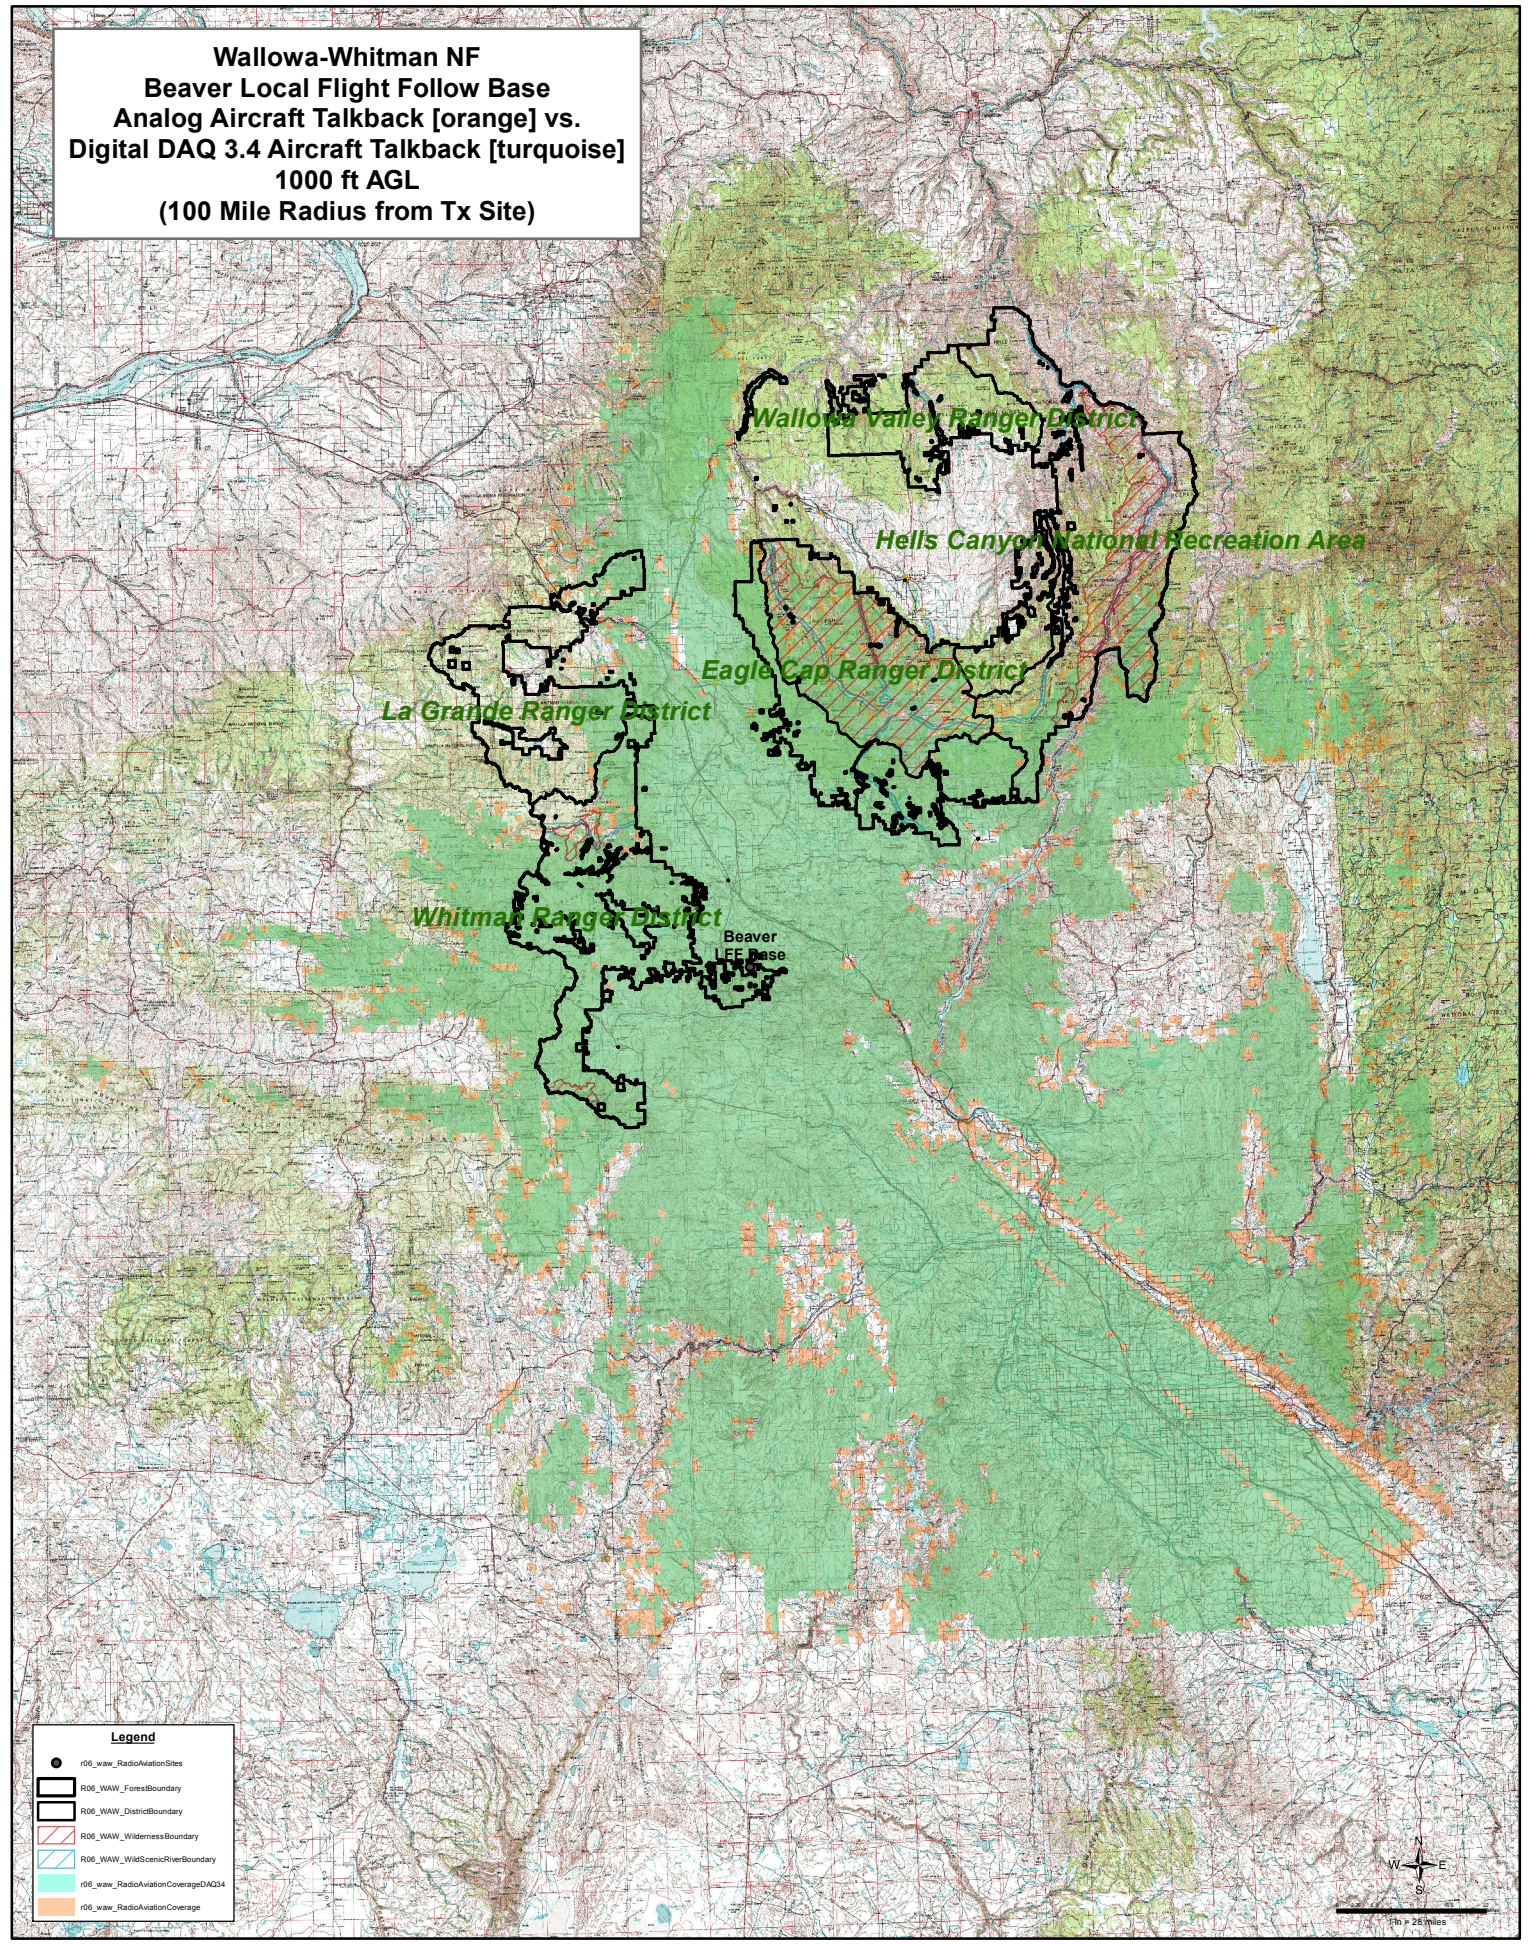

**Wallowa-Whitman NF**  
**Beaver Local Flight Follow Base**  
**Analog Aircraft Talkback [orange] vs.**  
**Digital DAQ 3.4 Aircraft Talkback [turquoise]**  
**1000 ft AGL**  
**(100 Mile Radius from Tx Site)**

**Legend**

- r06\_waw\_RadioAviationSites
- R06\_WAW\_ForestBoundary
- R06\_WAW\_DistrictBoundary
- R06\_WAW\_WildernessBoundary
- R06\_WAW\_WildScenicRiverBoundary
- r06\_waw\_RadioAviationCoverageDAQ34
- r06\_waw\_RadioAviationCoverage